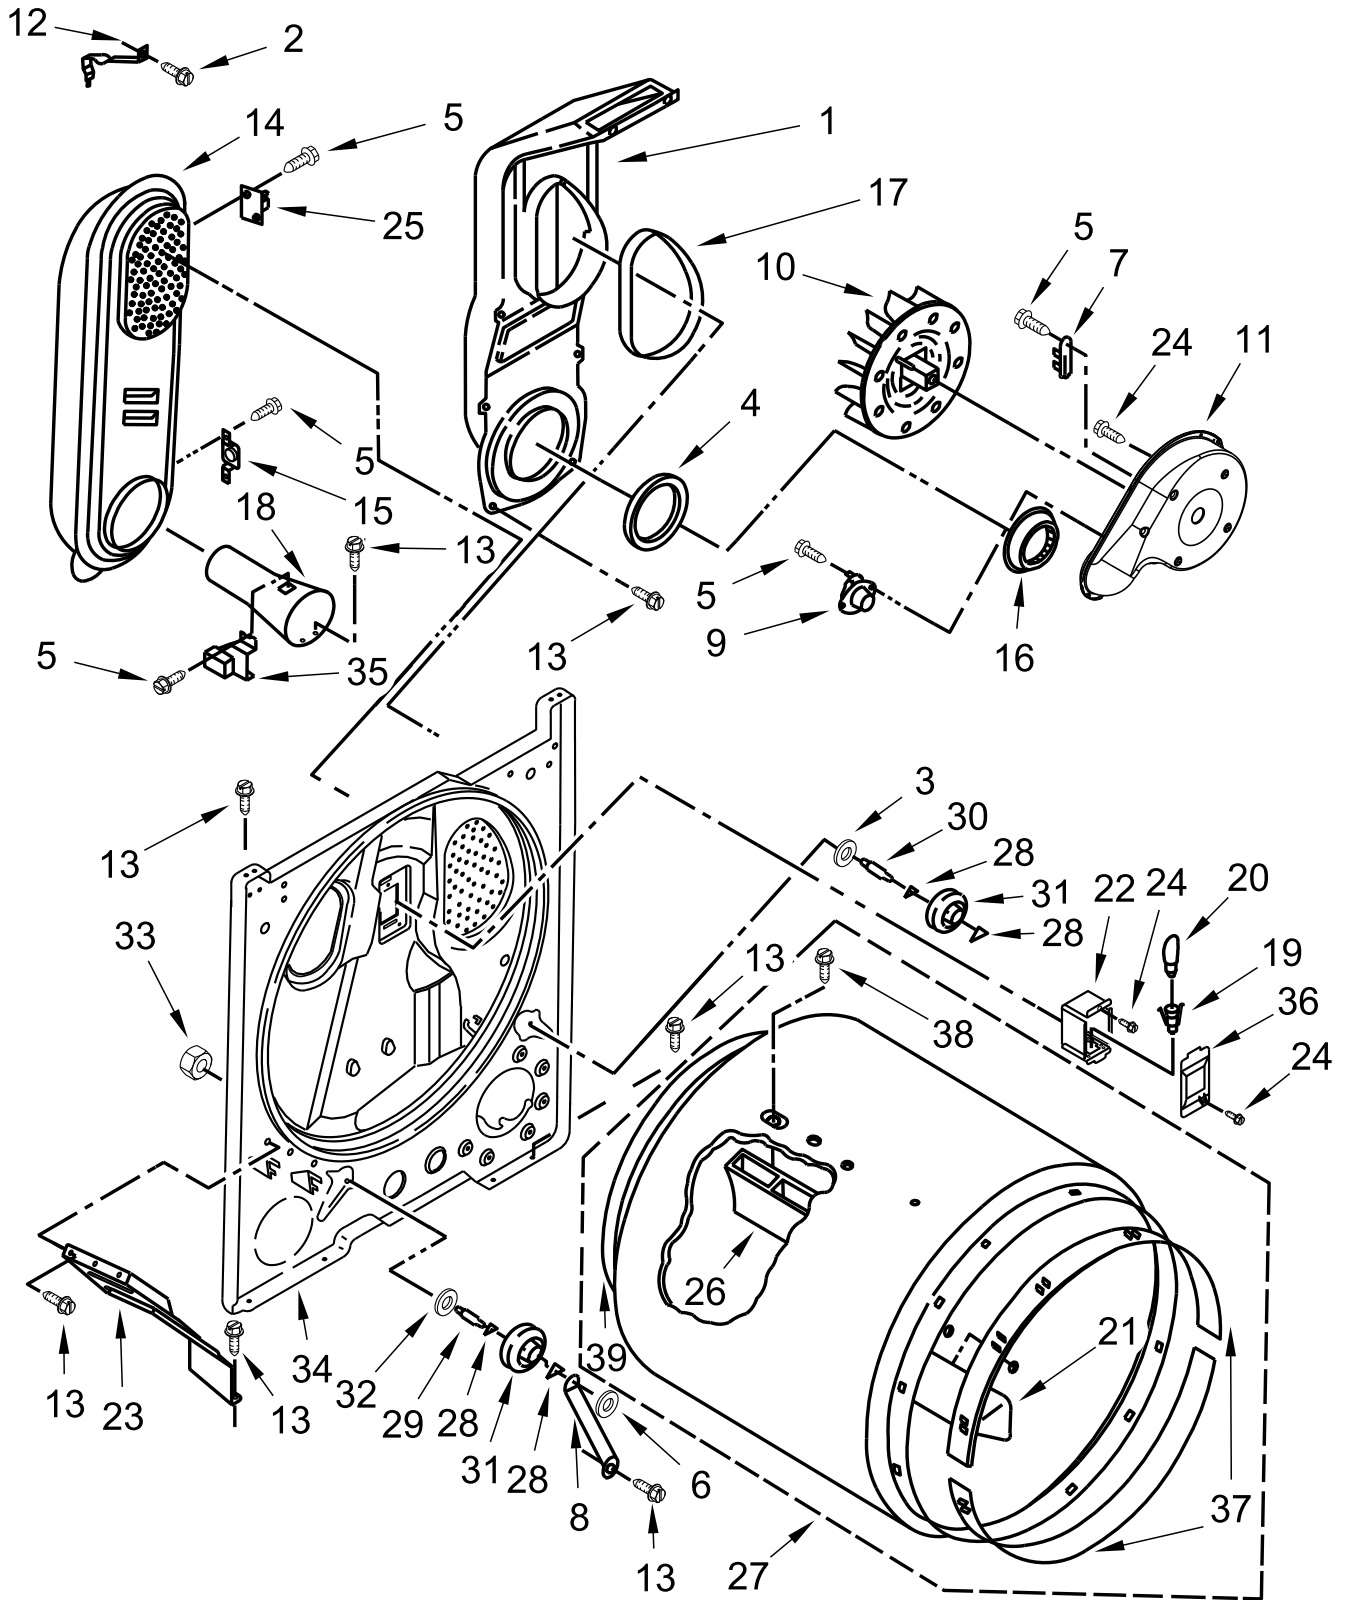

BULKHEAD PARTS

BULKHEAD PARTS

<u>Illus.</u> <u>No.</u>	<u>Part No.</u>	<u>Description</u>	<u>Illus.</u> <u>No.</u>	<u>Part No.</u>	<u>Description</u>	<u>Illus.</u> <u>No.</u>	<u>Part No.</u>	<u>Description</u>
1	W10798023	Assembly, Lint Chute	16	W10389567	Shield, Exhaust	28	W10512946	Washer, Tri Ring
2	489463	Screw	17	339956	Seal	29	W10359270	Shaft, Drum Roller - Left Hand Thread
3	3388703	Washer	18	8066049	Funnel, Burner	30	W10359269	Shaft, Drum Roller - Right Hand Thread
4	347139	Seal, Lint Chute	19	W10214261	Socket, Light	31	W10756057	Roller, Support
5	90767	Screw	20	3406124	Bulb, Light	32	348197	Washer
6	90296	Nut, Push On	21	3403636	Baffle, Drum (Short)	33	W10298789	Nut, Hex
7	3392519	Fuse, Thermal (91C)	22	8578825	Bracket, Drum Light	34	W10714468	Rear Bulkhead
8	W11032820	Bracket, Support	23	3406022	Bracket, Bulkhead Chute	35	338906	Sensor, Radiant
9	3387134	Thermostat	24	3390647	Screw	36	3402841	Lens, Drum Light
10	694089	Wheel, Blower	25	W11050897	Kit, Thermal Cut-Off (Includes Thermostat)	37	692526	Bearing, Ring
11	8577230	Housing, Blower	26	692490	Baffle, Drum (Long)	38	W10219342	Screw
12	3398161	Clip, Heater Box	27	W10757750	Assembly, Drum (Complete)	39	W10856781	Seal, Rear Drum
13	343641	Screw						
14	8530285	Box, Heater (96C)						
15	W10754607	Thermostat, High Limit SPST (180F)