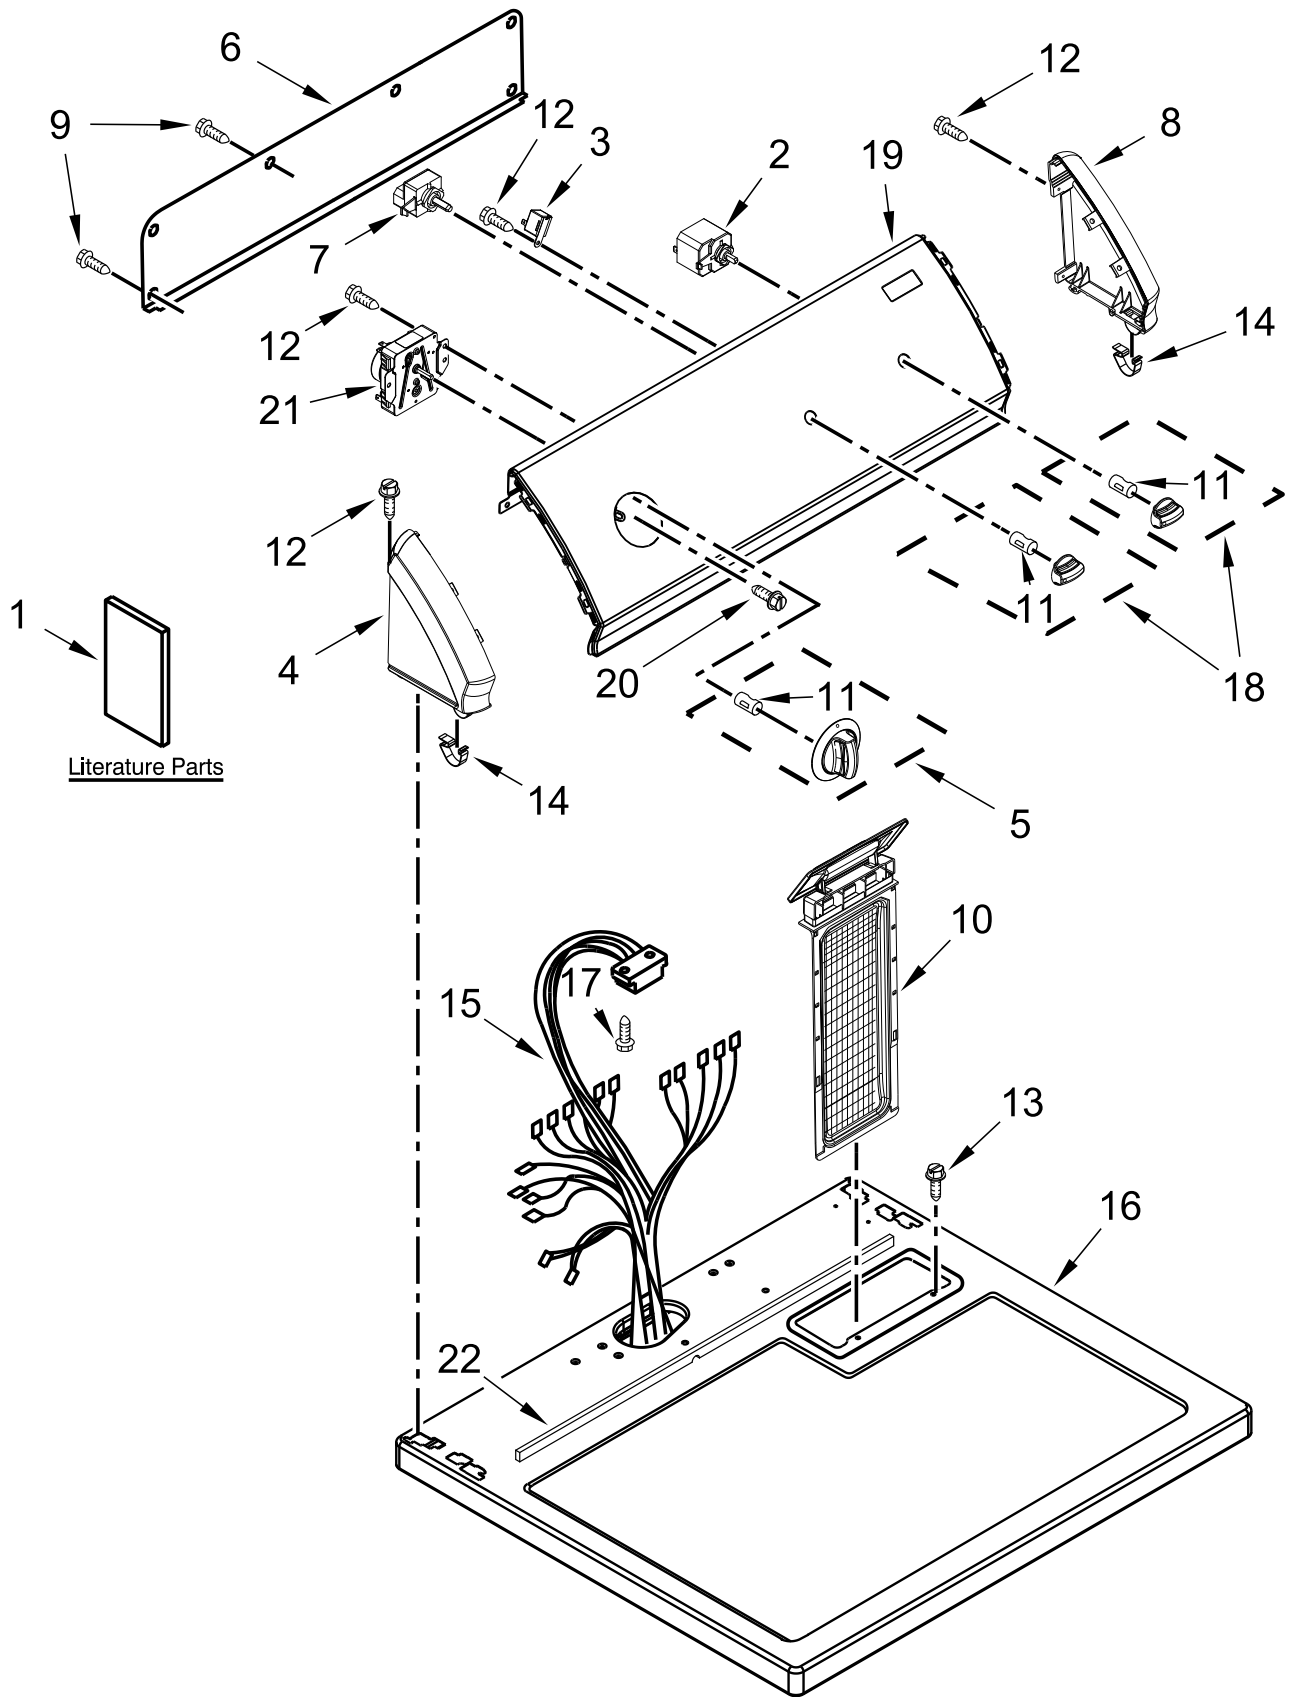

GAS DRYER

MODELS:

CGD7006GW1 (White)

TOP AND CONSOLE PARTS

TOP AND CONSOLE PARTS

<u>Illus. No.</u>	<u>Part No.</u>	<u>Description</u>	<u>Illus. No.</u>	<u>Part No.</u>	<u>Description</u>	<u>Illus. No.</u>	<u>Part No.</u>	<u>Description</u>
1		Literature Parts	8		End Cap (Right)	18		Assembly, Control Knob
	W10848818	Installation Instructions		8559501	White		W10317458	Grey
	W10096992	Use & Care Guide	9	693995	Screw	19	W11026908	Assembly, Control Panel & Bracket
	W10876319	Wiring Diagram	10		Screen, Lint			
2	W10117655	Switch, Push To Start		W10717210	White	20	3400818	Screw
3	694419	Buzzer, Mini	11	8536939	Clip, Spring	21	W10185981	Assembly, Timer (60 Hz.)
4		End Cap (Left)	12	3348629	Screw	22	W10316616	Seal, Foam
	8559502	White	13	688983	Screw			
5		Assembly, Timer Knob	14	8312709	Clip, Console			
	W10317457	Grey	15	W10865747	Harness, Wiring			
6	W10103406	Panel, Rear (Console)	16		Top			
				8559800	White			
7	3399639	Switch, Temperature	17	359625	Screw			