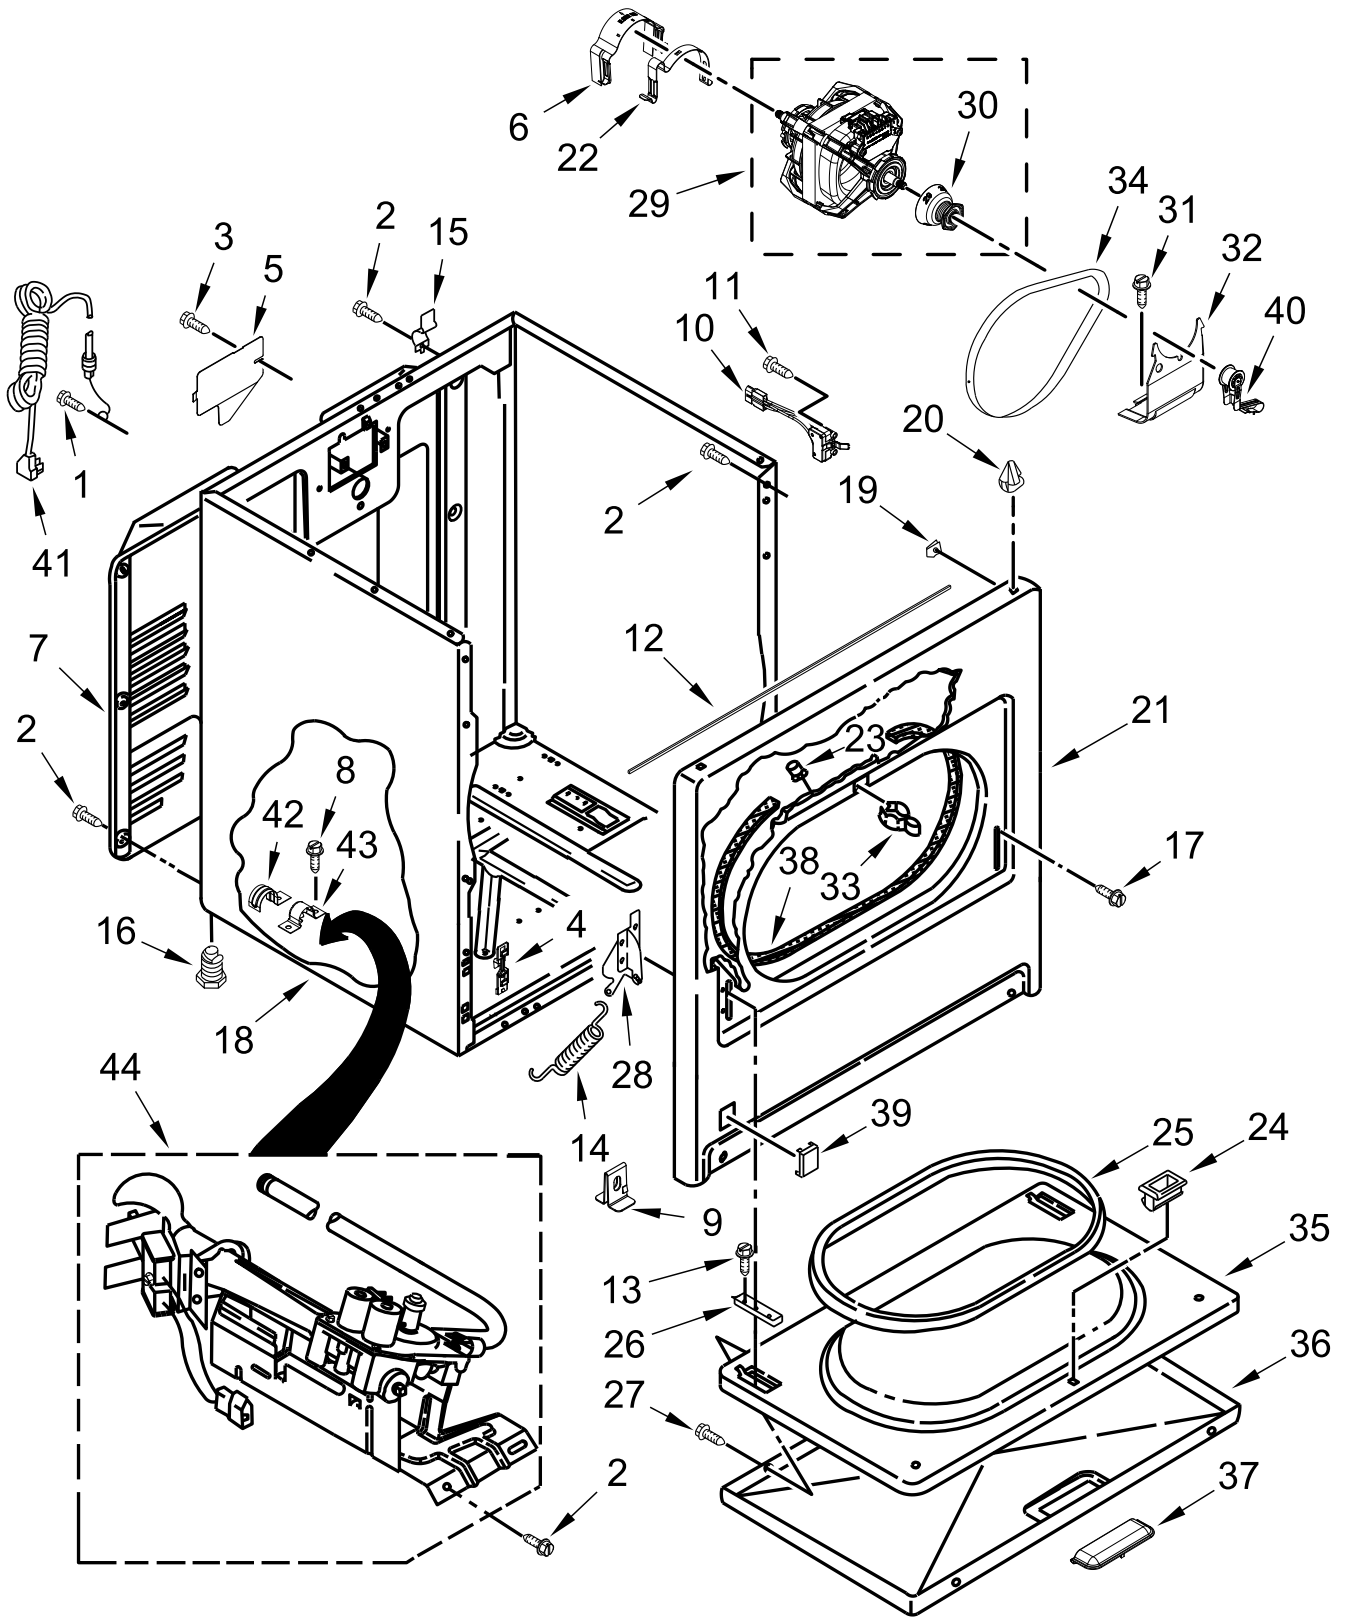

CABINET PARTS

CABINET PARTS

<u>Illus.</u> <u>No.</u>	<u>Part No.</u>	<u>Description</u>	<u>Illus.</u> <u>No.</u>	<u>Part No.</u>	<u>Description</u>	<u>Illus.</u> <u>No.</u>	<u>Part No.</u>	<u>Description</u>
1	W10773242	Screw	18		Cabinet	36		Door, Outer
2	343641	Screw		8530603	White		W10714515	White
3	693995	Screw	19	98234	Clip, Ground	37		Handle, Door
4	W10775448	Clip, Front Panel	20	8066092	Lock, Front Top		W10714516	White
5	3396795	Cover, Terminal Block	21		Panel, Front	38	W10803476	Assembly, Seal and Bearing
6	3404162	Clamp, Motor (With Shield)		W10664692	White			
			22	W10121316	Clamp, Motor Mount	39		Plug, Hinge Hole
							8564457	White
7	W10571724	Panel, Rear	23	685203	Clip, Felt Pad	40	691366	Idler Assembly
8	3390631	Screw	24	3389441	Assembly, Door Catch	41	W10869141	Cord, Power
9	W10575896	Clip, Spring	25	W10823580	Seal, Door	42	W10727507	Clamp, Pipe
10	W10569603	Switch, Door	26	337189	Clip, Hinge	43	341029	Clamp, Pipe
11	697773	Screw	27	342055	Screw	44	8318272	Burner Assembly (60 Hz) (Type 1) (White Rodgers)
12	W10841728	Seal, Spill Guard	28	8066056	Hinge, Door (Right)			
				8066057	Hinge, Door (Left)			
13	3390663	Screw	29	W10396029	Assembly, Motor			
14	W10041960	Spring, Door	30	8066184	Pulley, Motor			
15	8066217	Hinge, Top	31	3400500	Bolt			
16	3392100	Foot, Dryer	32	348780	Base, Motor			
	279810	Foot, Optional (Extended Length Package Of 2) (Not Included)	33	696144	Strike, Door			
			34	W10131364	Belt, Drive			
17	342043	Screw	35	695737	Door, Rear