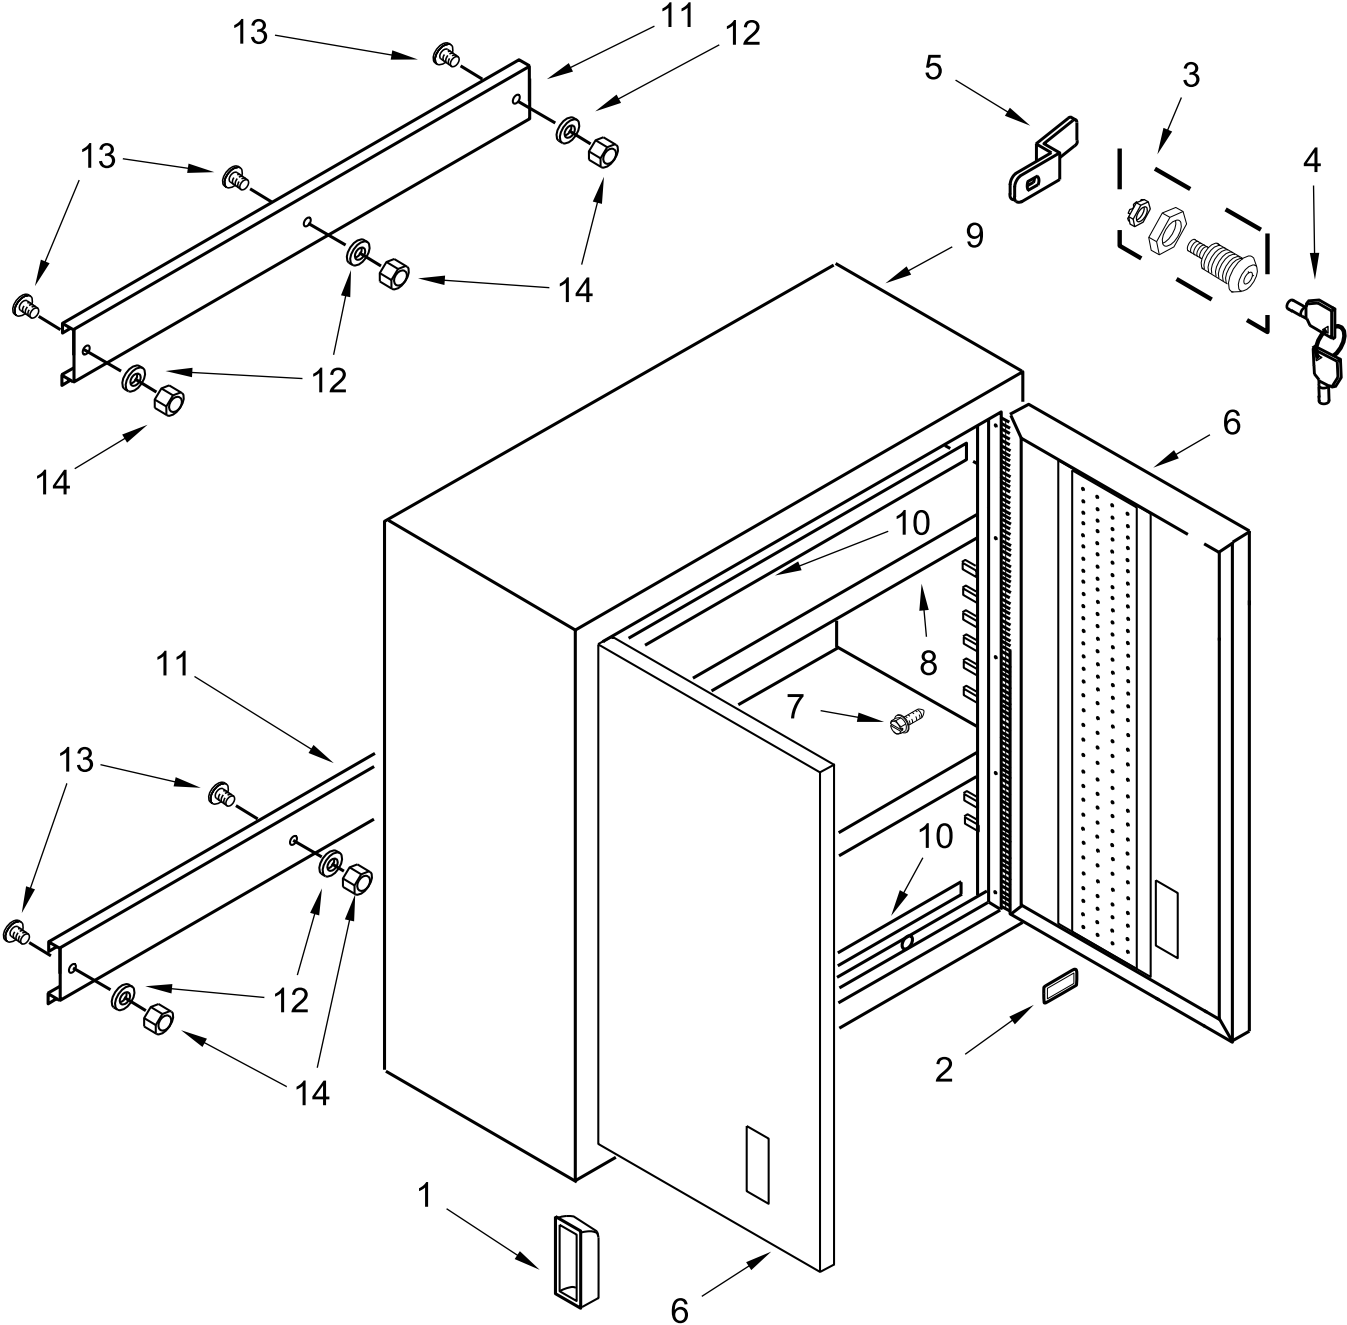

WALL GEARBOX

MODELS:

GAWG302DDR01 (Red Treadplate)
GAWG302DRG01 (Silver Treadplate)

WALL GEARBOX PARTS

WALL GEARBOX PARTS

<u>Illus.</u> <u>No.</u>	<u>Part No.</u>	<u>Description</u>	<u>Illus.</u> <u>No.</u>	<u>Part No.</u>	<u>Description</u>	<u>Illus.</u> <u>No.</u>	<u>Part No.</u>	<u>Description</u>
1	W11533292	Handle, Door	6		Door (Includes Handle)	8	W11533299	Shelf, Full
2	W11438530	Nameplate, Gladiator				9		Cabinet (Not a Serviceable Part)
3	W11522079	Lock Assembly		W11533800	Red Treadplate, Right Hand	10	W11522092	Magnet
4	W11547450	Keys		W11533297	Red Treadplate, Left Hand	11	W11521891	Bracket, Wall
5	W11522080	Cam		W11533304	Silver Treadplate, Right Hand	12	W11543611	Washer, Flat
				W11533296	Silver Treadplate, Left Hand	13	W11543556	Bolt, Carriage
			7	W11542908	Screw	14	W11543568	Nut