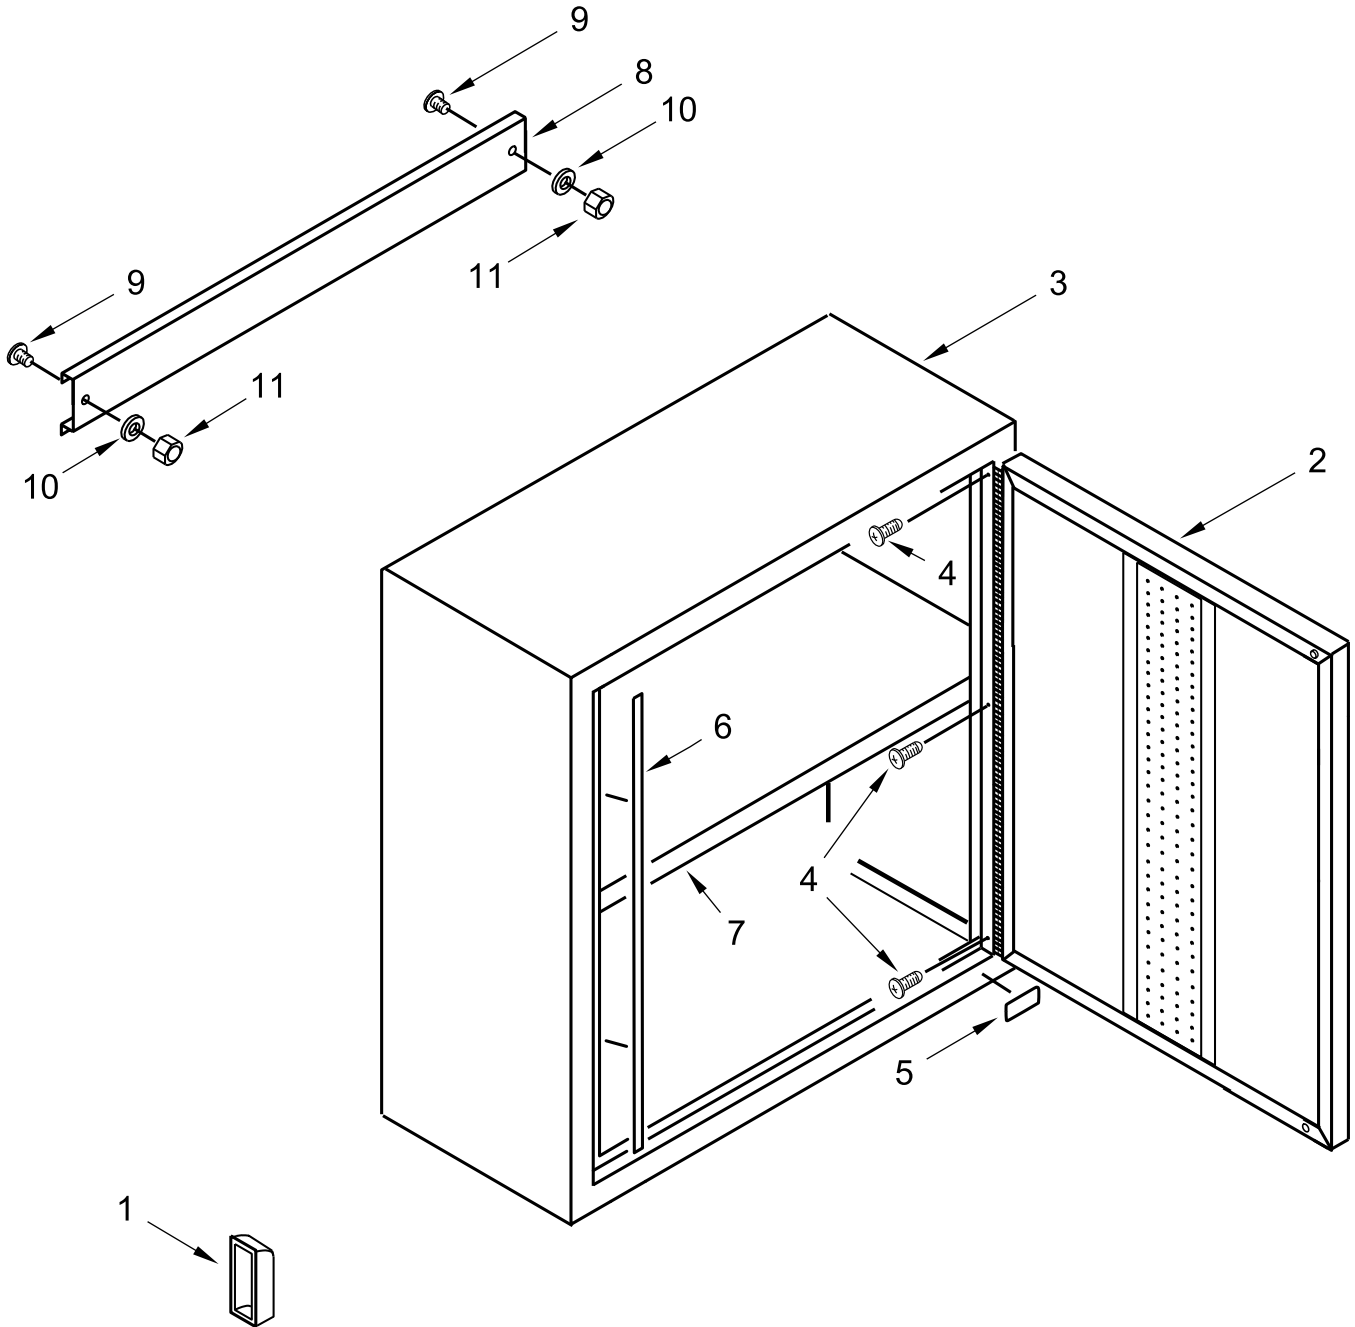

24" WALL GEARBOX

MODELS:

GAWG241DDR01 (Red Treadplate)

GAWG241DRG01 (Silver Treadplate)

24" WALL GEARBOX PARTS

24" WALL GEARBOX PARTS

<u>Illus. No.</u>	<u>Part No.</u>	<u>Description</u>	<u>Illus. No.</u>	<u>Part No.</u>	<u>Description</u>	<u>Illus. No.</u>	<u>Part No.</u>	<u>Description</u>
1	W11533292	Handle, Door	4	W11542908	Screw	10	W11543611	Washer, Flat
2		Door Assembly (Includes Handle)	5	W11438530	Nameplate, Gladiator	11	W11543568	Nut
	W11533802	Red Treadplate	6	W11526162	Magnet			
	W11533803	Silver Treadplate	7	W11533805	Shelf			
3		Cabinet (Not a Serviceable Part)	8	W11526170	Bracket, Wall			
			9	W11543556	Bolt, Carriage			