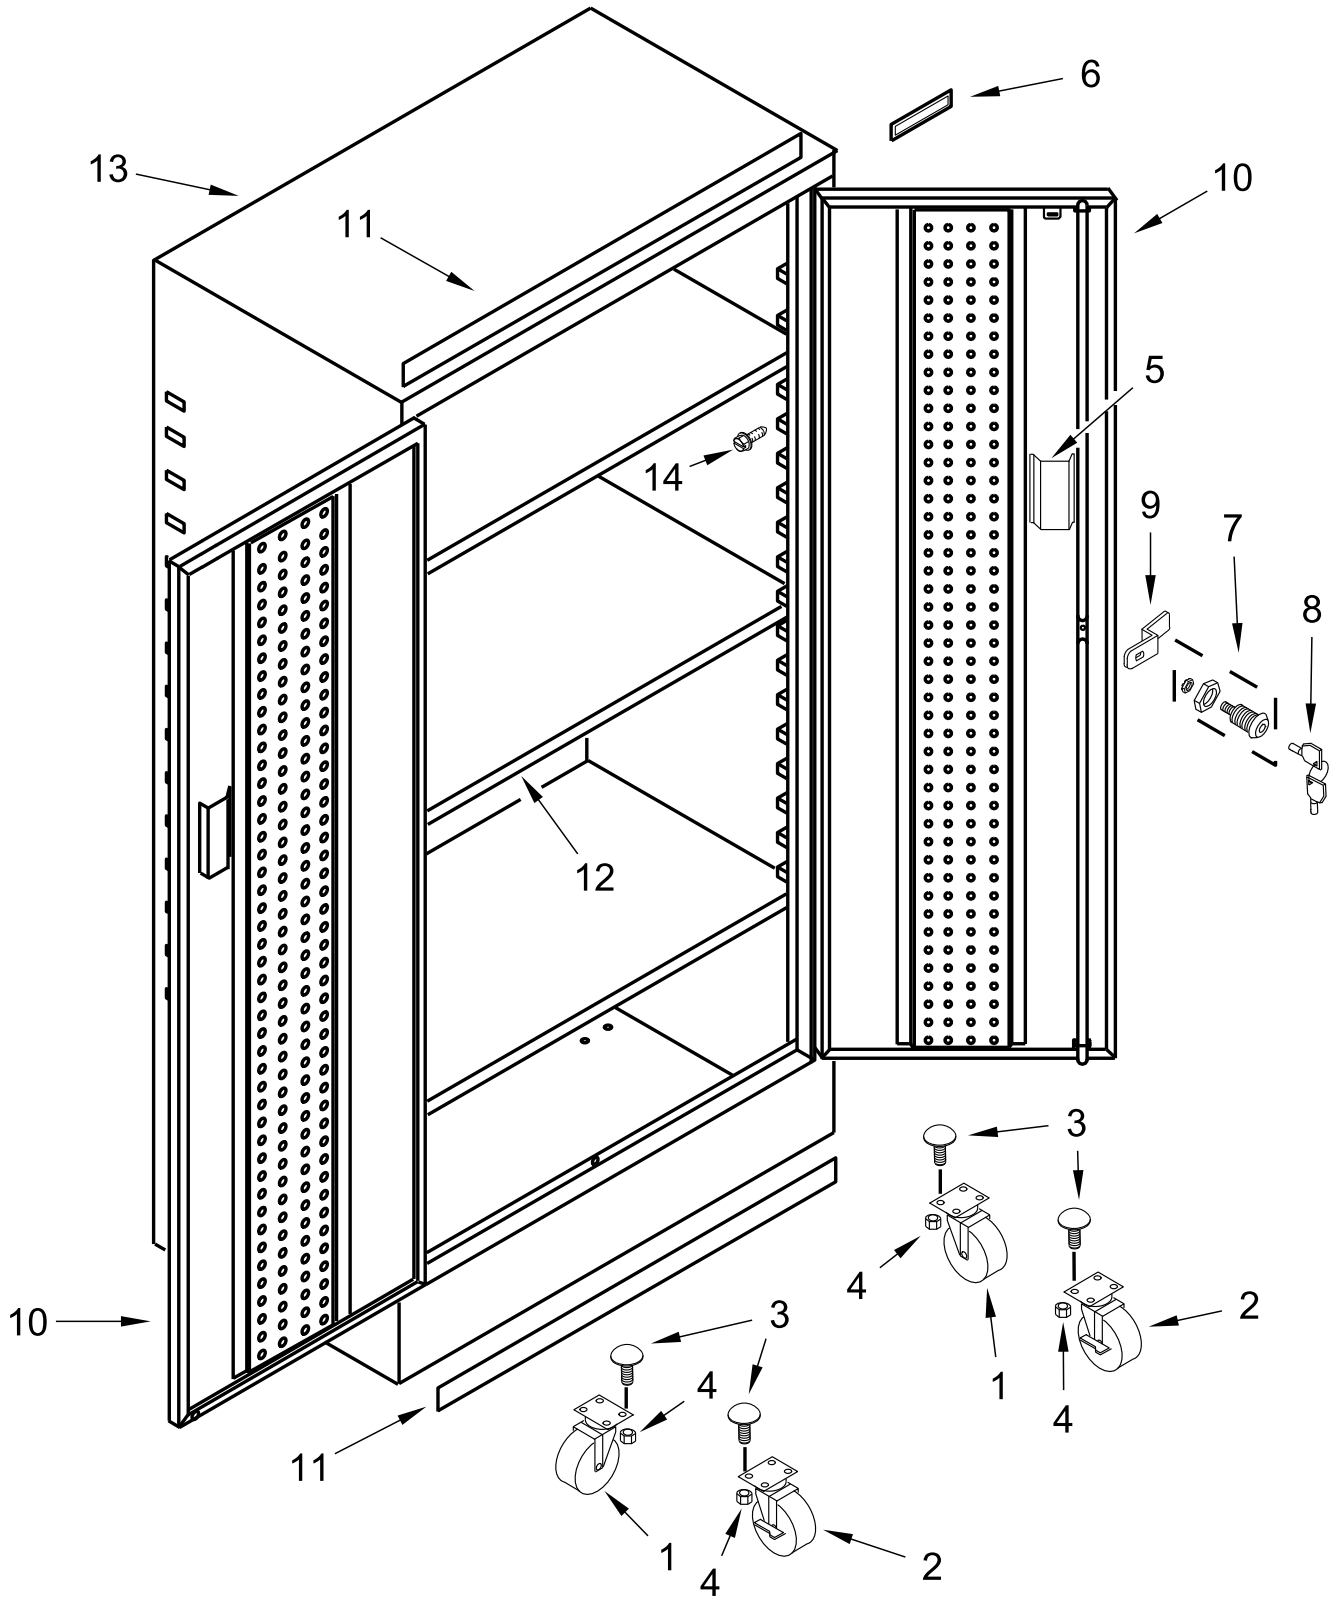

## TALL GEARBOX

### MODELS:

GATB302DDR01 (Red Treadplate)

GATB302DRG01 (Silver Treadplate)

# TALL GEARBOX PARTS

# TALL GEARBOX PARTS

<u>Illus. No.</u>	<u>Part No.</u>	<u>Description</u>	<u>Illus. No.</u>	<u>Part No.</u>	<u>Description</u>	<u>Illus. No.</u>	<u>Part No.</u>	<u>Description</u>
1	W11538388	Caster, Swivel 5"	9	W11538391	Cam	12	W11538389	Shelf
2		Caster, Rigid 5" with Brake	10		Door (Includes Handle)	13		Cabinet (Not a Serviceable Part)
	W11538387	Right Hand		W11538384	Red Treadplate, Right Hand	14	W11542908	Screw
	W11538386	Left Hand		W11538381	Red Treadplate, Left Hand			
3	W11548160	Bolt		W11538383	Silver Treadplate, Right Hand			
4	W11548196	Nut, Nylon		W11538380	Silver Treadplate, Left Hand			
5	W11533292	Handle, Door						
6	W11438530	Nameplate, Gladiator	11	W11522092	Magnet			
7	W11522079	Lock Assembly						
8	W11547450	Keys						