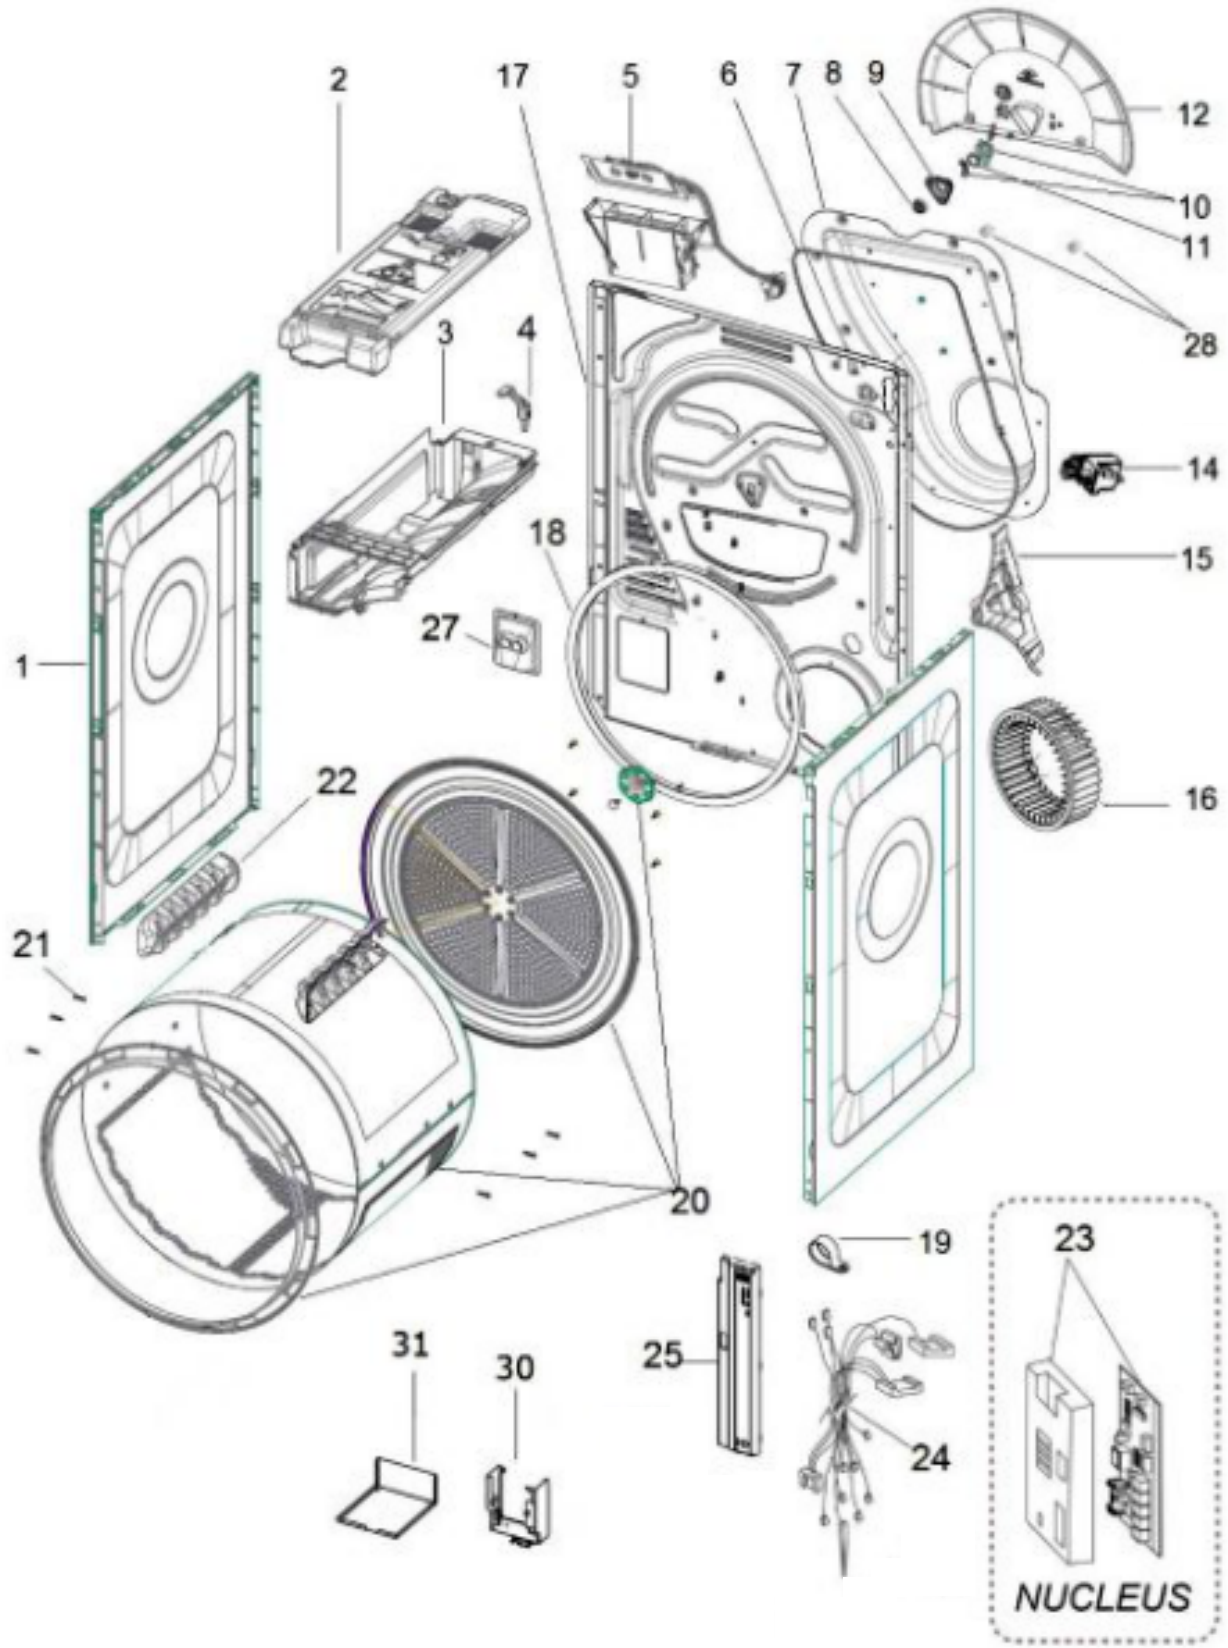

TUB AND CABINET PARTS

TUB AND CABINET PARTS

<u>Illus. No.</u>	<u>Part No.</u>	<u>Description</u>	<u>Illus. No.</u>	<u>Part No.</u>	<u>Description</u>	<u>Illus. No.</u>	<u>Part No.</u>	<u>Description</u>
1	W11360752	Side Panel (White)	12	W11098014	Cover	24	W11195379	Assembly, Detergent Level Sensor
2	W11101841	Tank, Water	14	W10347721	RFI Filter			
3	W10609215	Housing, Water Tank		W11369802	Bracket, RFI Filter		W11391149	Harness, Front (with Ground)
4	W10629345	Pipe, Water Tank Inflow	15	W11128226	Spoiler		W11375803	Harness, CD - BPM - Reed Switch
5	W11399461	Heater Element		W11037913	Condenser, Blower Wheel		W11391268	Harness, Line
6	W11392674	Seal, Heater Channel (HP)		W11096943	Cooling, Blower Wheel		W11375804	Assembly, Terminal Block (Complete)
7	W11309322	Heater Channel	17	W10914994	Panel, Rear (Bulkhead)			
	W11351828	Heat Pad Metal (Large)	18	W11333085	Seal, Rear Drum	25	W10898907	Cover, ACU (Upper)
8	461970104891	Bearing, Drum (Axis)	19	C00141387	Cord Clip	27	W10885561	Cover, Pump (Rear Panel)
9	461970109272	Housing, Bearing (Axis)	20	W10869102	Assembly, Drum	28	W11400246	Spacer
				W11295338	Pad, Damping	30	W11350841	Housing, Terminal Box
10	461970105381	Cover, Bearing (Axis)	21	251925600056	Screw		W10891845	Strain Relief
			22	W10869109	Baffle, Drum	31	W11161584	Cover, Terminal Box
11	461970104831	Washer, Spring	23	W11410518	Module, Programed (Nucleus)