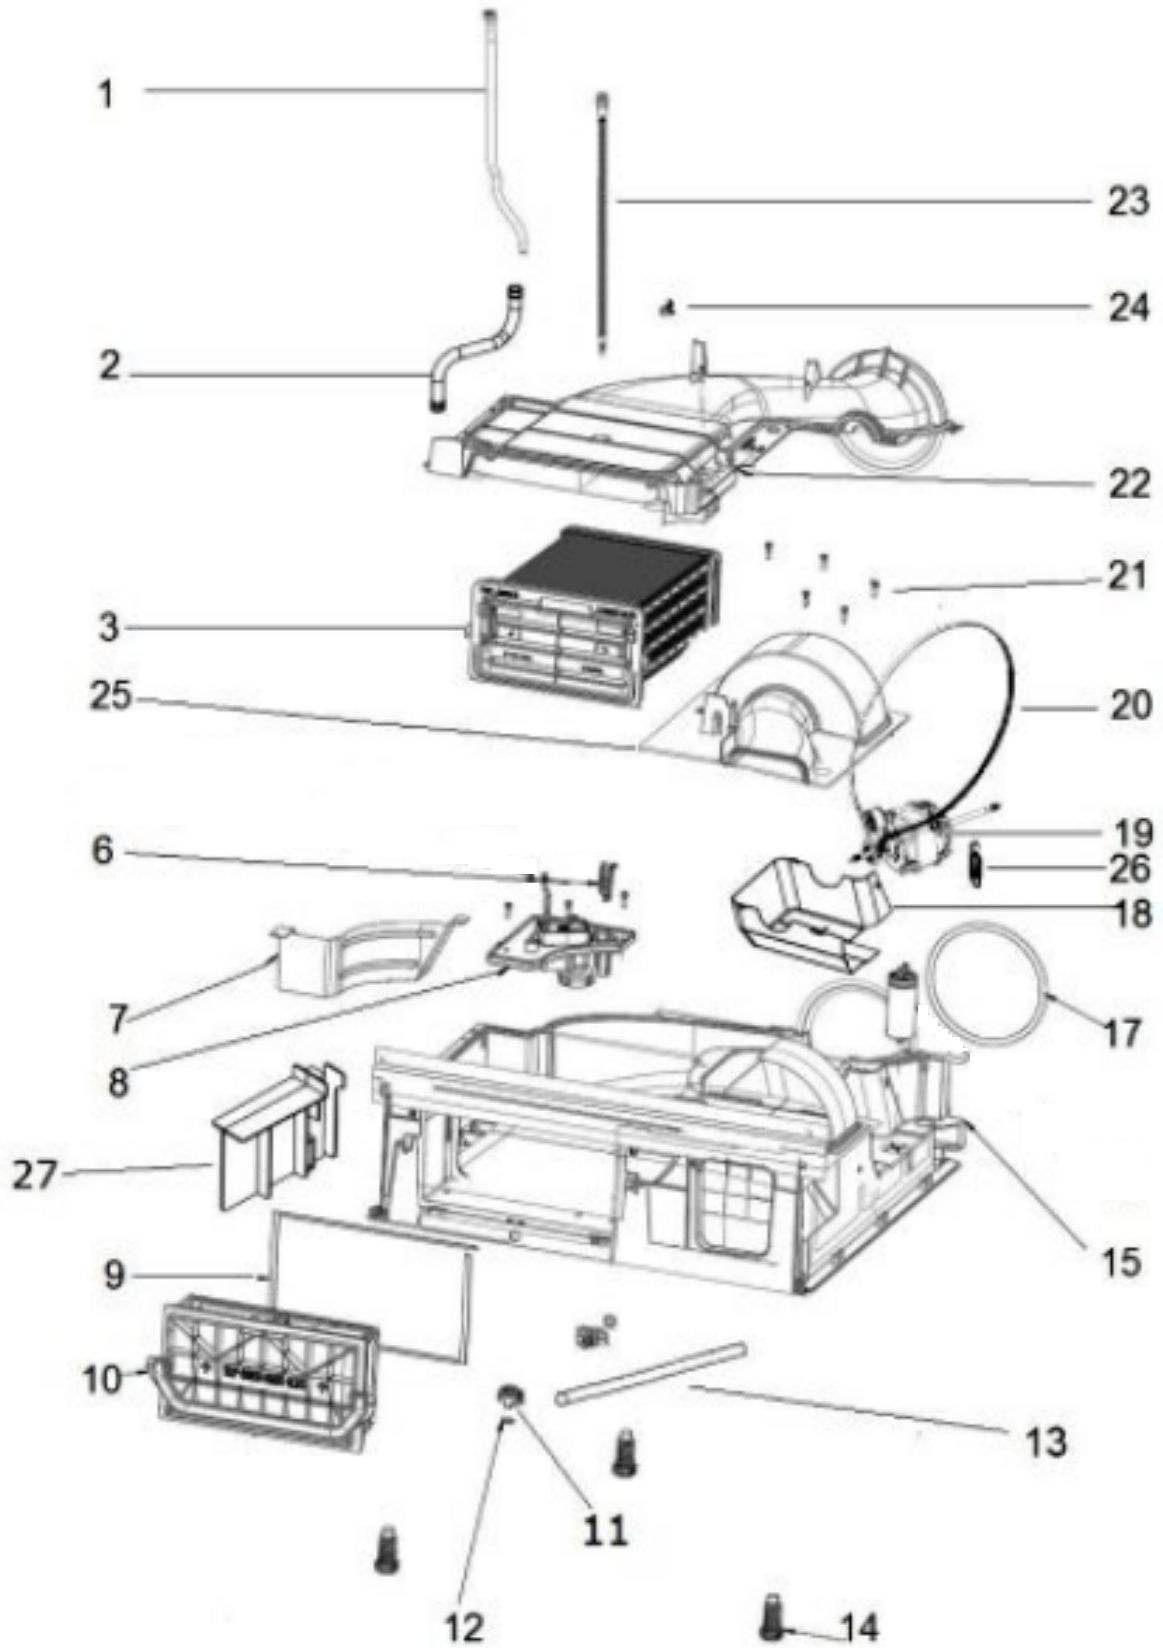

BASE PARTS

BASE PARTS

<u>Illus. No.</u>	<u>Part No.</u>	<u>Description</u>	<u>Illus. No.</u>	<u>Part No.</u>	<u>Description</u>	<u>Illus. No.</u>	<u>Part No.</u>	<u>Description</u>
1	W11135419	U-Bend, Drain Hose	12	C00620153	Seal, O-Ring	22	W11341298	Cover, Base
2	W11216570	Hose, Recirculation	13	W11321297	Hose, Tube	23	W11101851	Hose, Inflow
3	W11329917	Condenser	14	461971007235	Foot	24	W11231252	Clamp, Hose 16.8mm
6	W11164669	Sensor, Water Level (Complete)	15	W11038445	Assembly, Base (Complete)	25	W11038456	Cover, Fan
	W11327488	Seal		251925600056	Screw	26	C00526667	Spring, Belt Tensioning
7	W11173367	Bracket, Pump	17	W10856708	Seal, Base (Rear Panel)	27	W11373359	Bracket, Reed Switch
8	W11340086	Pump Asm 60hz	18	W11168388	Bracket, Motor (Base)			
9	W11356631	Seal, Base	19	W10887497	Motor			
10	W11386566	Housing, Filter (Front)		C00526674	Screw M8 - 1.25 x 60			
	C00075612	Magnets, Door Switch	20	W10824411	Belt			
11	W11317184	Fitting, Drain	21	251925600054	Screw M4 x 16