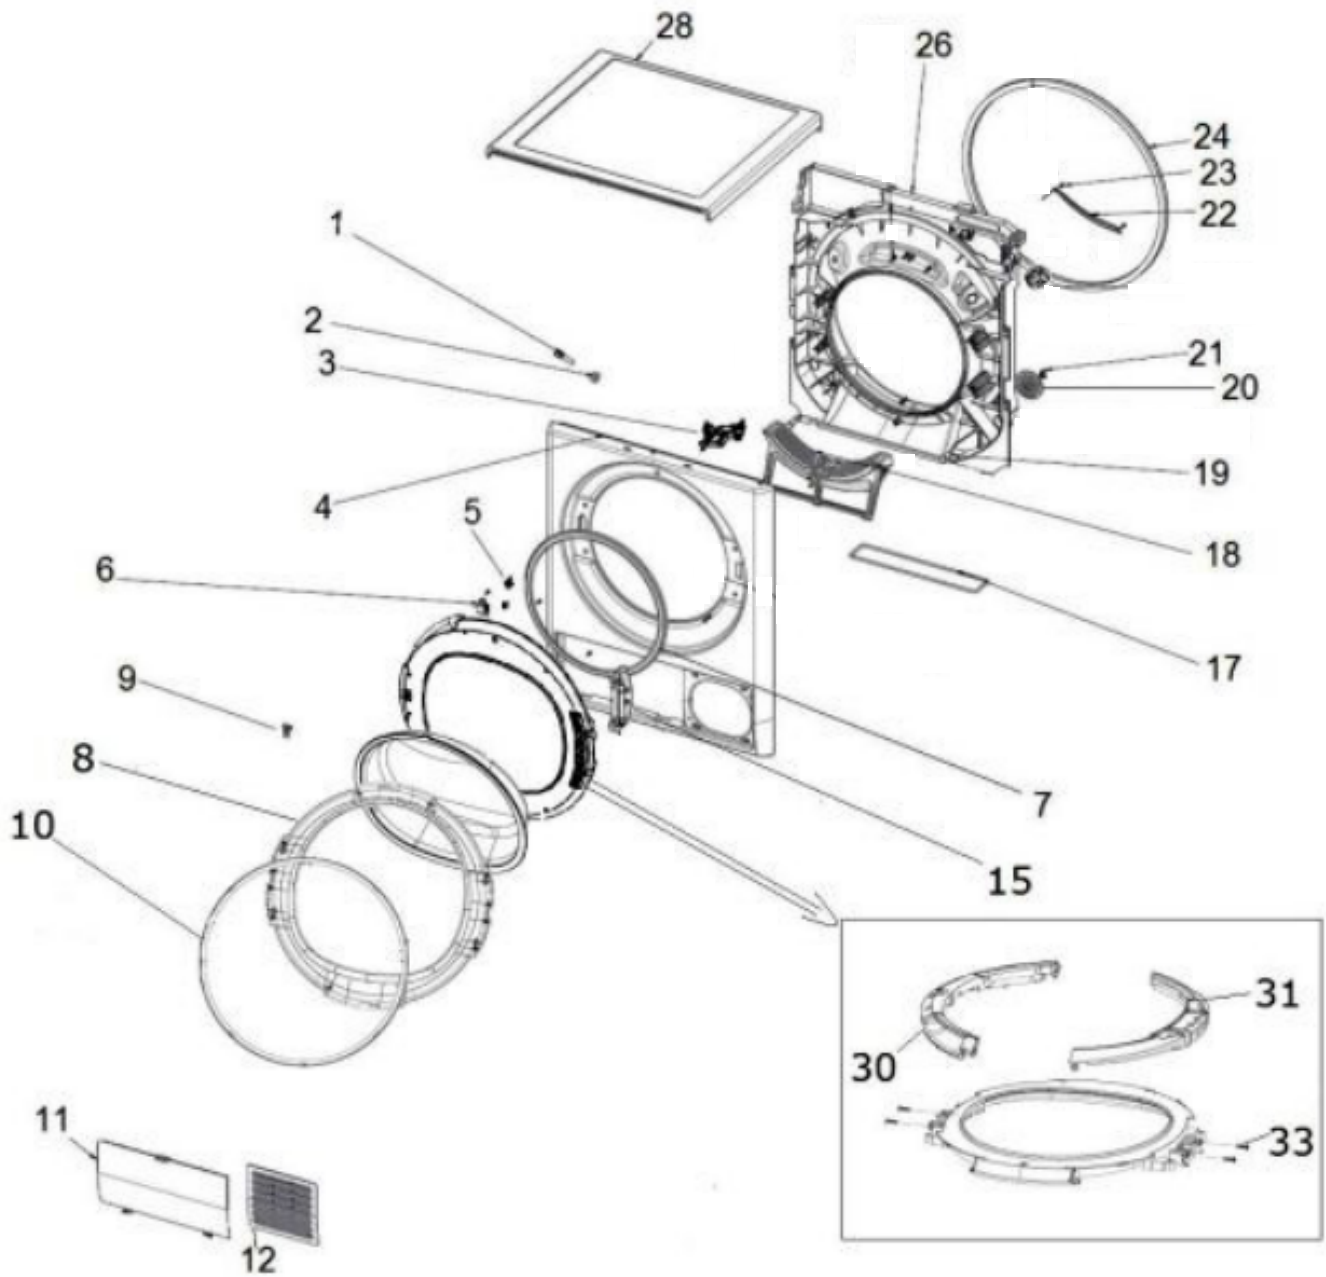

DOOR AND CABINET PARTS

DOOR AND CABINET PARTS

<u>Illus.</u> <u>No.</u>	<u>Part No.</u>	<u>Description</u>	<u>Illus.</u> <u>No.</u>	<u>Part No.</u>	<u>Description</u>	<u>Illus.</u> <u>No.</u>	<u>Part No.</u>	<u>Description</u>
1	461975011651	Sensor NTC	12	W11368105	Assembly, Filter	23	251926501053	Screw
2	461971091591	Seal, NTC		W11337042	Inlet insulation	24	W11333083	Seal, Front Drum
3	W11413506	Switch, Door	15	W10911345	Assembly, Door Hinge	26	W10882747	Air Channel
4	W11342787	Panel, Front		461971424051	Bushing, Hinge (Outer)	28	W11395663	Top
5	W11039774	Door Switch Pin		W10590599	Hinge, Door	30	W10615855	Door, Inner (Lock)
6	W10615880	Assembly, Door Lock		W11295347	Seal, Air Channel	31	W10615854	Door, Inner (Hinge)
7	W10713648	Seal (Front Panel - Door)	17	W10882414	Lint Screen	33	251921201061	Screw
8	W10615846	Door, Inner Trim	18	W10882414	Lint Screen			
9	461970109981	Lock, Door	19	C00526587	Pin Roller, Drum			
10	W10615860	Door, Outer Trim Ring	20	W11115207	Roller Drum			
11	W11124491	Filter Door (Front Panel)	21	C00526591	Screw			
			22	W10873458	Sensor, Humidity