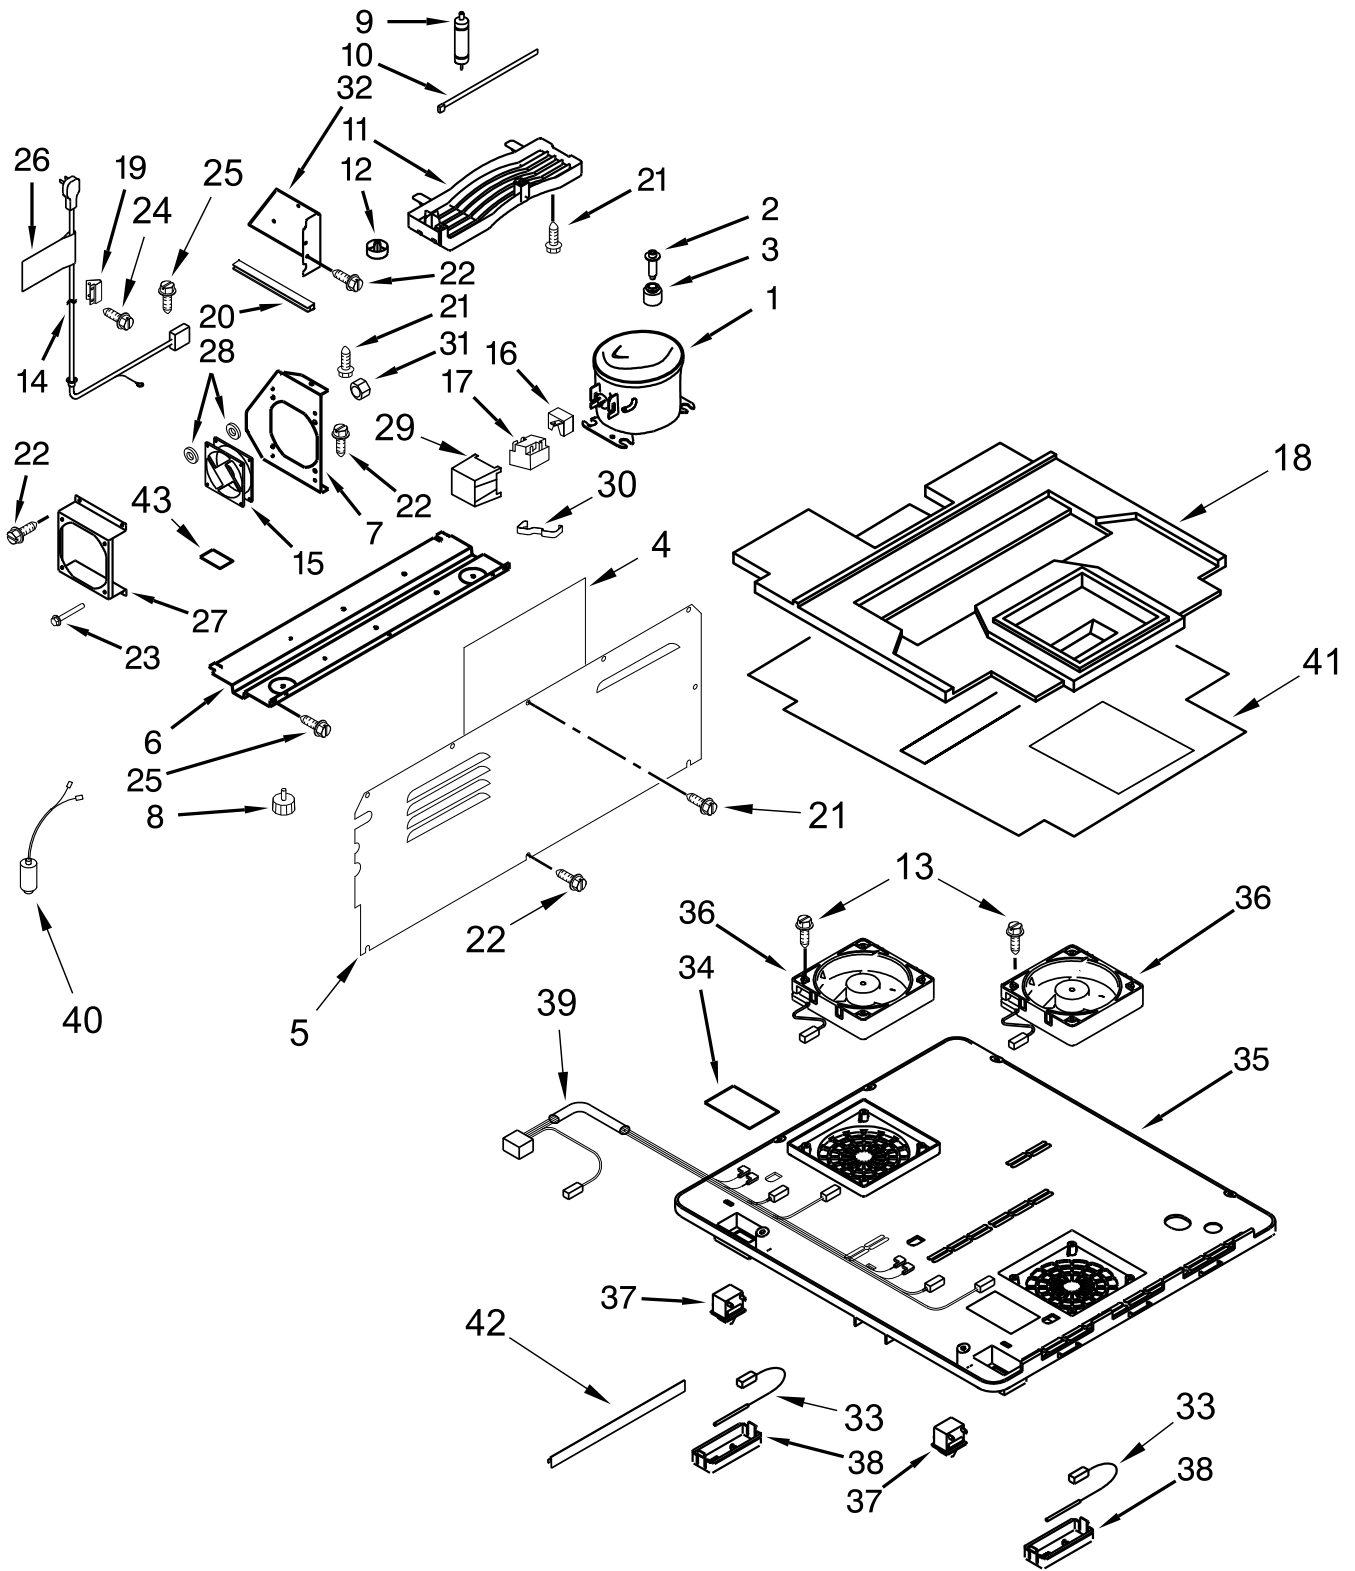

UNIT PARTS

UNIT PARTS

<u>Illus. No.</u>	<u>Part No.</u>	<u>Description</u>	<u>Illus. No.</u>	<u>Part No.</u>	<u>Description</u>	<u>Illus. No.</u>	<u>Part No.</u>	<u>Description</u>
1	W11422743	Compressor	16	W11422769	Overload Relay	32	W10239387	Bracket, Defrost Timer
	4344780	Bolt, Compressor	17	W11422771	PTC Thermistor	33	W10772916	Temperature Sensor
3	4344779	Grommet, Compressor	18	W10772919	Insulation, Fan Cover	34	W10205062	Terminal Protector
4	W10778963	Insulation, Rear Cover	19	W10281591	Clamp, Cord	35	W11506521	Fan Cover, Condenser
5	W10796445	Cover, Rear	20	4344907	Trim, Edge	36	W10204942	Motor & Fan
6	W11422734	Cabinet Base Plate	21	4344825	Screw	37	W10721454	Door Switch
7	W10204674	Air Baffle	22	4344832	Screw	38	W10204948	Sensor Case Seal
8	4344763	Leg, Leveling	23	W10772886	Screw	39	W10772918	Harness, Fan Cover
9	W10163273	Drier	24	W10204865	Screw	40	W10778969	Running Capacitor
10	4344829	Tie, Cable	25	4344797	Screw	41	W11646481	Plate Cover
11	W10316689	Pan, Drain	26	W11577175	Tag, Power Cord	42	W11422827	Seal
12	W10163276	Trap, Drain	27	W10772889	Fan Cover, Condenser	43	W11646478	Block, Seal Air
13	W10205061	Screw	28	W10204688	Fan Bushing			FOLLOWING PARTS NOT ILLUSTRATED
14	W10204676	Cord, Power	29	W11422786	Cover, Relay			
15	W10772882	Condenser DC Motor	30	W11498144	Spring Tab			
			31	W10772890	Nut		W10266810	Aluminum Tape