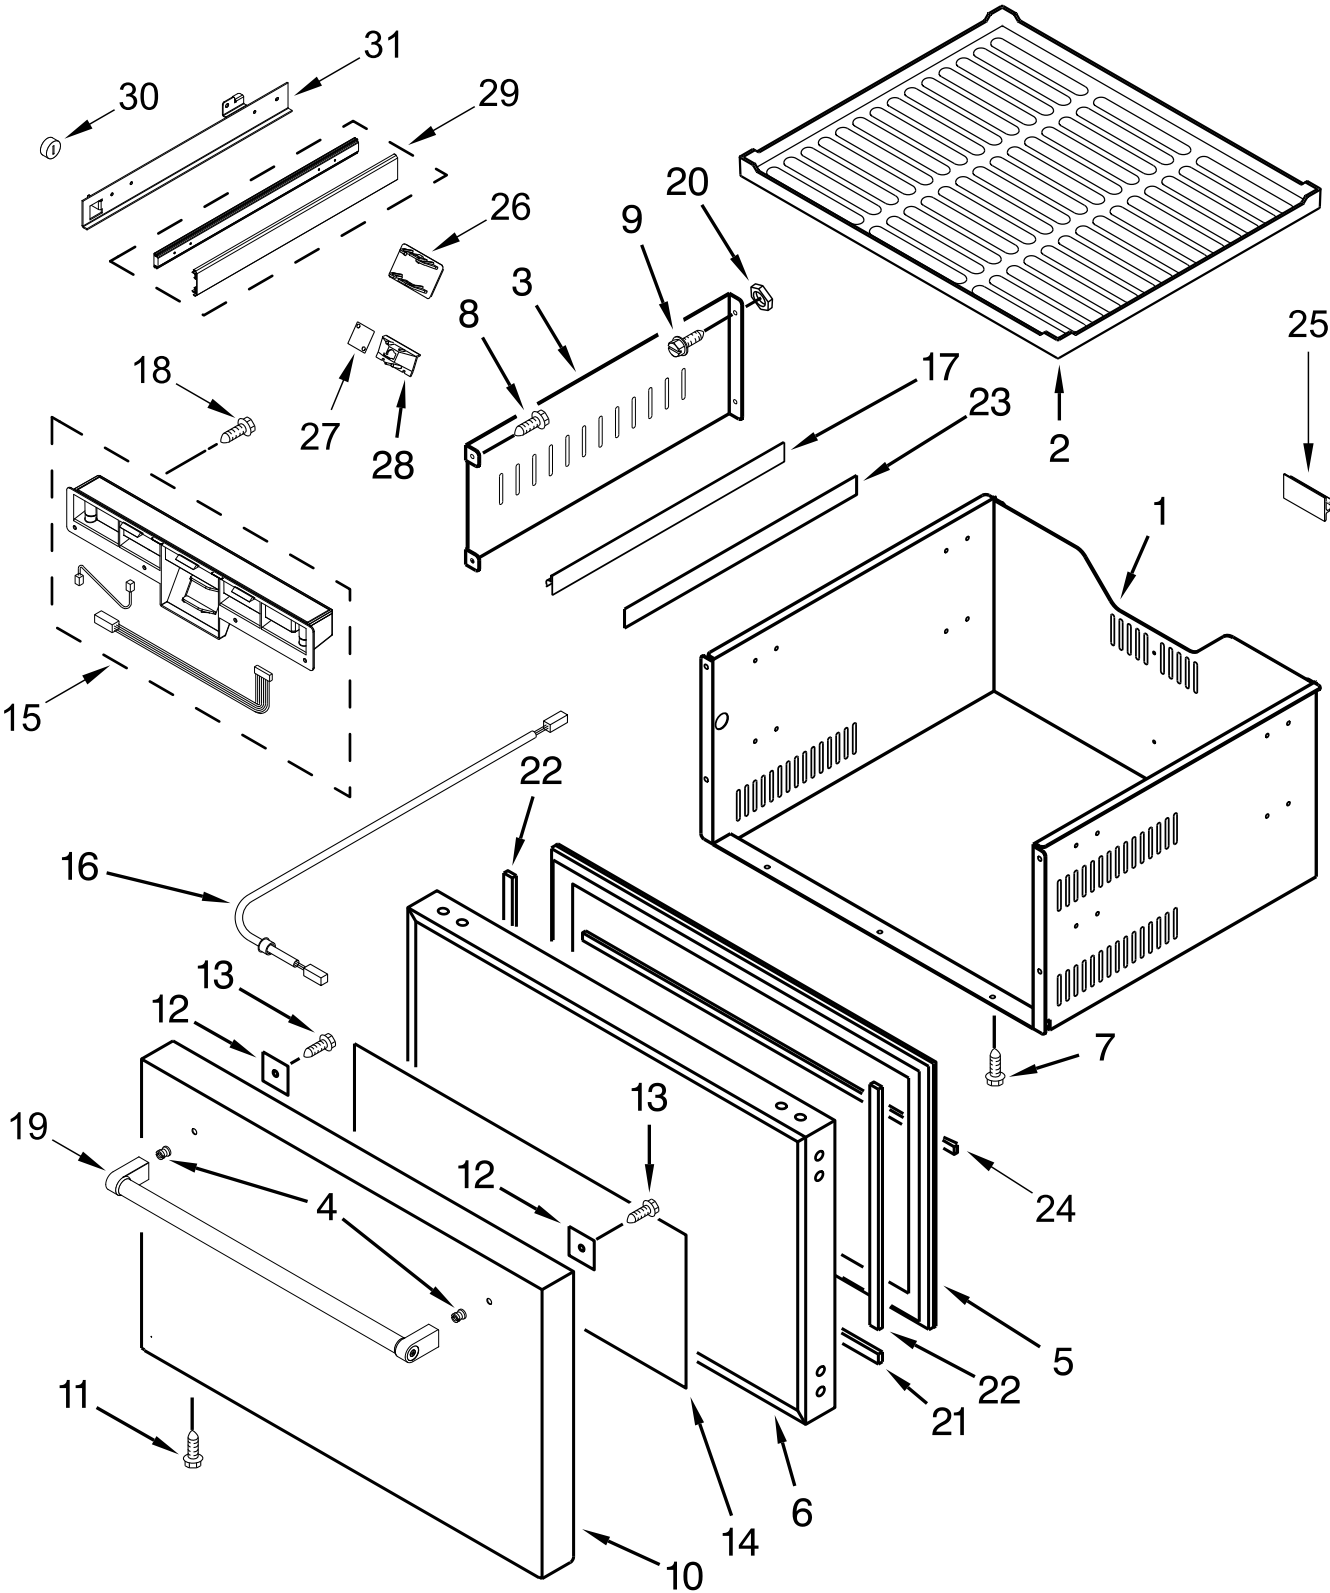

UPPER DRAWER PARTS

UPPER DRAWER PARTS

<u>Illus. No.</u>	<u>Part No.</u>	<u>Description</u>	<u>Illus. No.</u>	<u>Part No.</u>	<u>Description</u>	<u>Illus. No.</u>	<u>Part No.</u>	<u>Description</u>
1	W11646492	Drawer Box Assembly, Upper	13	W10204866	Screw, Handle	24	W10287957	Seal, Cold Air
2	W11568835	Mat, Upper Drawer	14	W10204867	Wrap Spacer	25	W10772901	Support, Wire
3	W11646438	Drawer Partition	15	W11646471	Control Panel Assembly	26	W10204929	Lamp Cover
4	W10772902	Stud, Mounting	16	W10789534	Harness, Display To Indicator	27	W10204930	LED Lamp
5	W10622006	Gasket	17	W10622013	Support, Lead Wire	28	W10204931	Lamp Holder
6	W10789531	Top Foamed Door Assembly	18	W10204808	Screw	29	W10233777	Rail Assembly
7	W10319183	Screw	19	W11646480	Handle	30	W10624158	Bumper Support
8	W10204809	Screw	20	W10204920	Nut	31	W10789525	Support Shelf, Left Hand
9	W10204810	Screw	21	W10204889	Door Gasket, Long		W10789528	Support Shelf, Right Hand
10	W10796876	Wrap, Stainless	22	W10204897	Door Gasket, Short			FOLLOWING PARTS NOT ILLUSTRATED
11	W10796877	Screw	23	W11442514	Wire Support Tape		W10788702	Overlay Installation Kit
12	W10622815	Plate, Door Handle